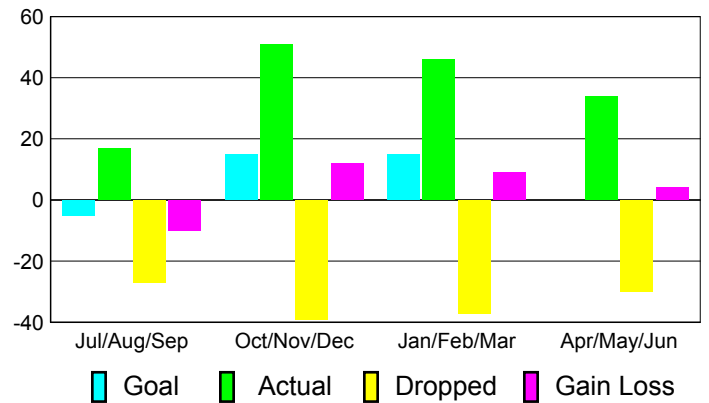

### YTD Status Quo Clubs 2010-2011

Status Quo Clubs Compared to Status Quo Members

## MEMBERSHIP

**Membership Results**  
2010-2011

**Membership**  
2009-2010

Month	Net Memb Goal	Actual New Memb	Actual Dropped Memb	Gain/Loss of Memb	Gain/Loss of Memb
Jul/Aug/Sep	-5	17	-27	-10	-20
Oct/Nov/Dec	15	51	-39	12	1
Jan/Feb/Mar	15	46	-37	9	13
Apr/May/Jun	0	34	-30	4	8
<b>Totals</b>	<b>25</b>	<b>148</b>	<b>-133</b>	<b>15</b>	<b>2</b>

### Membership Results 2010-2011

Goal, New, Dropped, Gain/Loss

### Comparison of Membership Gain/Loss

Current Year Compared to the Previous Year