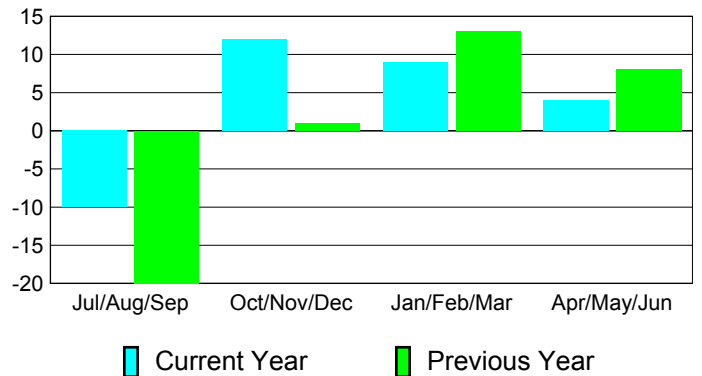

Gender Comparison 2010-2011

Jul/Aug/Sep

Oct/Nov/Dec

Jan/Feb/Mar

Apr/May/Jun

Male

Female